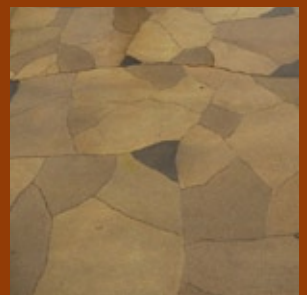

To Order:

Tel. 217-522-6737
Toll Free 866-684-9394
Fax. 866-684-9395

P.O. Box 8406
Springfield, IL 62791-8406

Legacy Distribution Centers:

3421 Lumber Ln.
Springfield, IL 62707

1251 West Durst Rd.
Rialto, CA 92376

670 Allen Rd.
Carlisle, PA 17013

legacycolor.com

Legacy™
DECORATIVE CONCRETE SYSTEMS, INC.

LEG FRSC 01-07