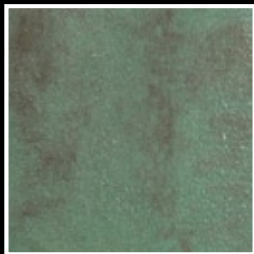

Forest Green