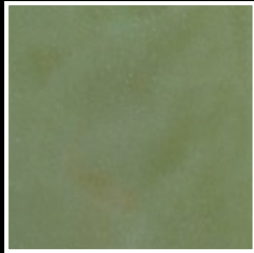

Fresco Stain™

PERMANENTLY COLOR cementitious surfaces creating a time-worn, antiqued, Old World appearance with our Fresco Stain™. Fresco Stains™ are non-hydrochloric acid based, and more environmental friendly reactive stains.

Eight standard color options create the base Legacy Fresco Stain™ color palette. Blend Fresco Stains™ together creating additional colors or apply in layers to provide excellent antiquing effects. Each Fresco Stain™ can be reduced in color value by blending with Fresco Stain Plus™.

Legacy™

DECORATIVE CONCRETE SYSTEMS, INC.

Fresco Stain™ Colors

Gray Concrete

Amber

Aspen

Caribbean

Clay

Copper

Forest Green

Hickory

Peppercorn

White Concrete

Amber

Aspen

Caribbean